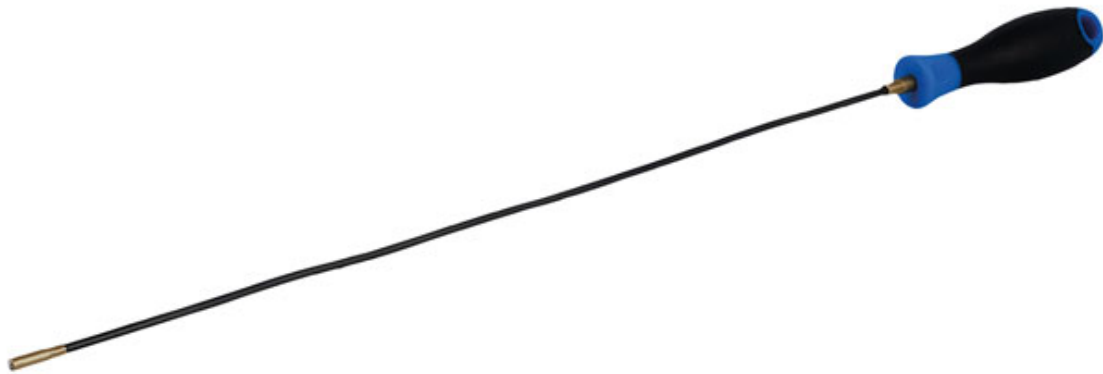

Flexible Magnetic Pickup Tool

Super-flexible magnetic pick-up tool, narrow enough to use in glow plug apertures to retrieve metal swarf and debris and ideal for retrieving nuts, bolts, and screws from inaccessible areas. The super-slim shaft and head are just 4mm diameter and the magnet is housed in a brass sleeve so it does not stick to the sides when used in confined spaces.

Additional Information

- Slim profile, ideal for removing broken debris from glow plug apertures and other restricted areas.
- Lifting capacity up to 100g.
- 4mm diameter magnetic head.
- Tool length: 300mm, flexible shaft holds its shape.
- Soft grip handle with hanging hole.